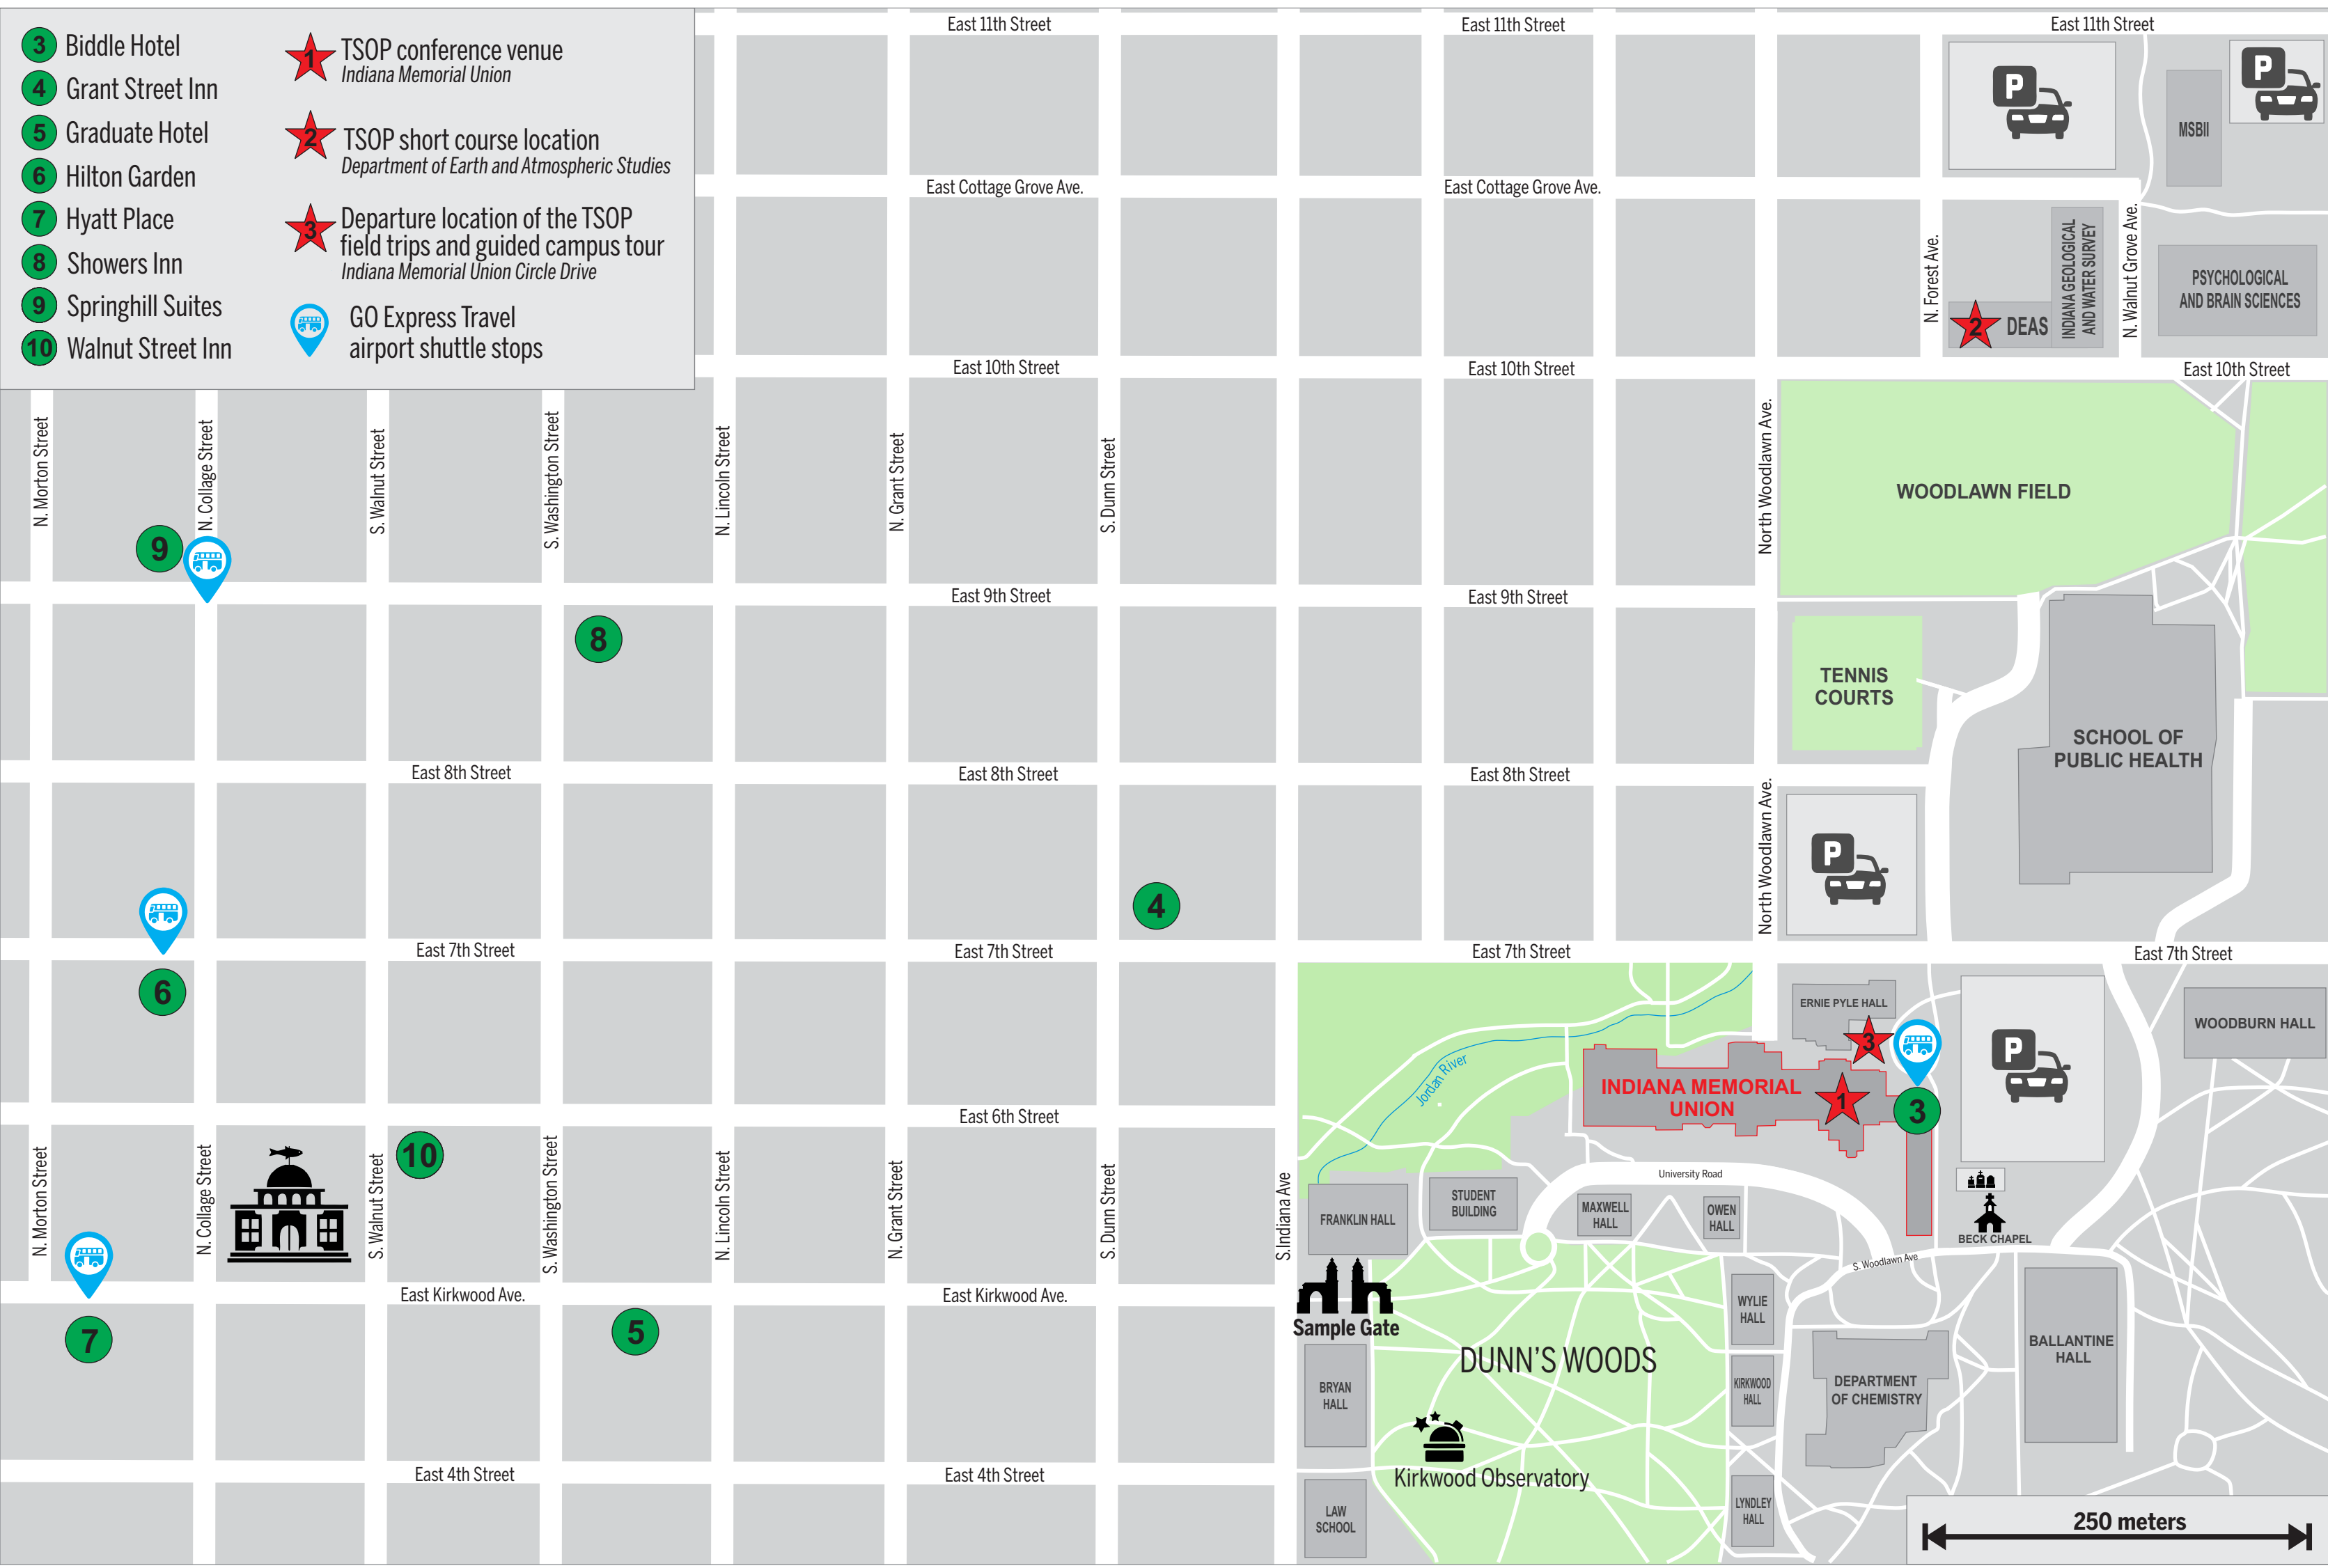

- 3** Biddle Hotel
- 4** Grant Street Inn
- 5** Graduate Hotel
- 6** Hilton Garden
- 7** Hyatt Place
- 8** Showers Inn
- 9** Springhill Suites
- 10** Walnut Street Inn

- 1** TSOP conference venue  
*Indiana Memorial Union*
- 2** TSOP short course location  
*Department of Earth and Atmospheric Studies*
- 3** Departure location of the TSOP field trips and guided campus tour  
*Indiana Memorial Union Circle Drive*
-  GO Express Travel  
airport shuttle stops

250 meters